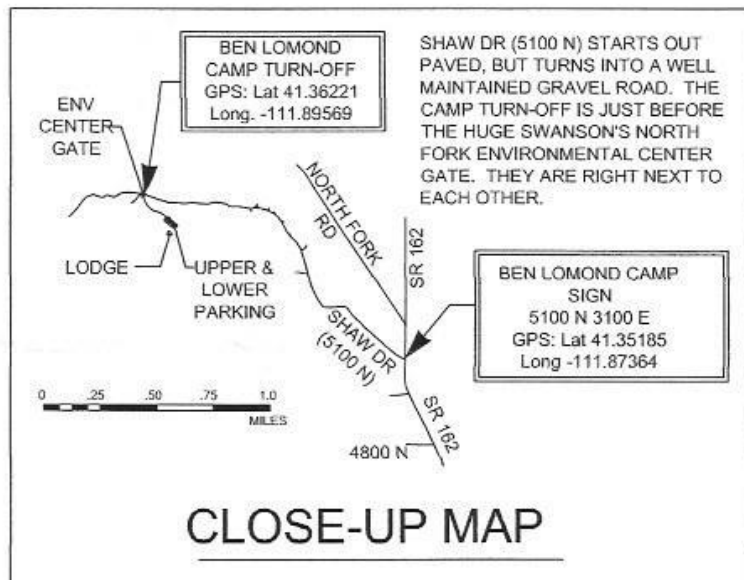

Camp Ben Lomond - Travel Directions

WRITTEN DRIVING INSTRUCTIONS

EXIT I-15 AT EXIT 349 (SR-134) TOWARD HARRISVILLE/
NORTH OGDEN/PLEASANT VIEW

1. GO EAST ON SR-134 (2700 NORTH TO 1050 EAST) 4.3 MI
2. TURN LEFT ONTO 1050 EAST 0.7 MI
3. TURN RIGHT ONTO NORTH OGDEN CANYON ROAD (3100 NORTH) 5.7 MI
4. TURN LEFT ON SR 162 (3300 EAST) 1.3 MI
5. TURN LEFT AT SHAW DR (5100 NORTH) THERE IS A BEN LOMOND CAMP SIGN AT THIS TURN-OFF. ANOTHER CAMP SIGN WILL MARK THE CAMP ENTRANCE.

13.6 TOTAL MILES - ABOUT 29 MINUTES