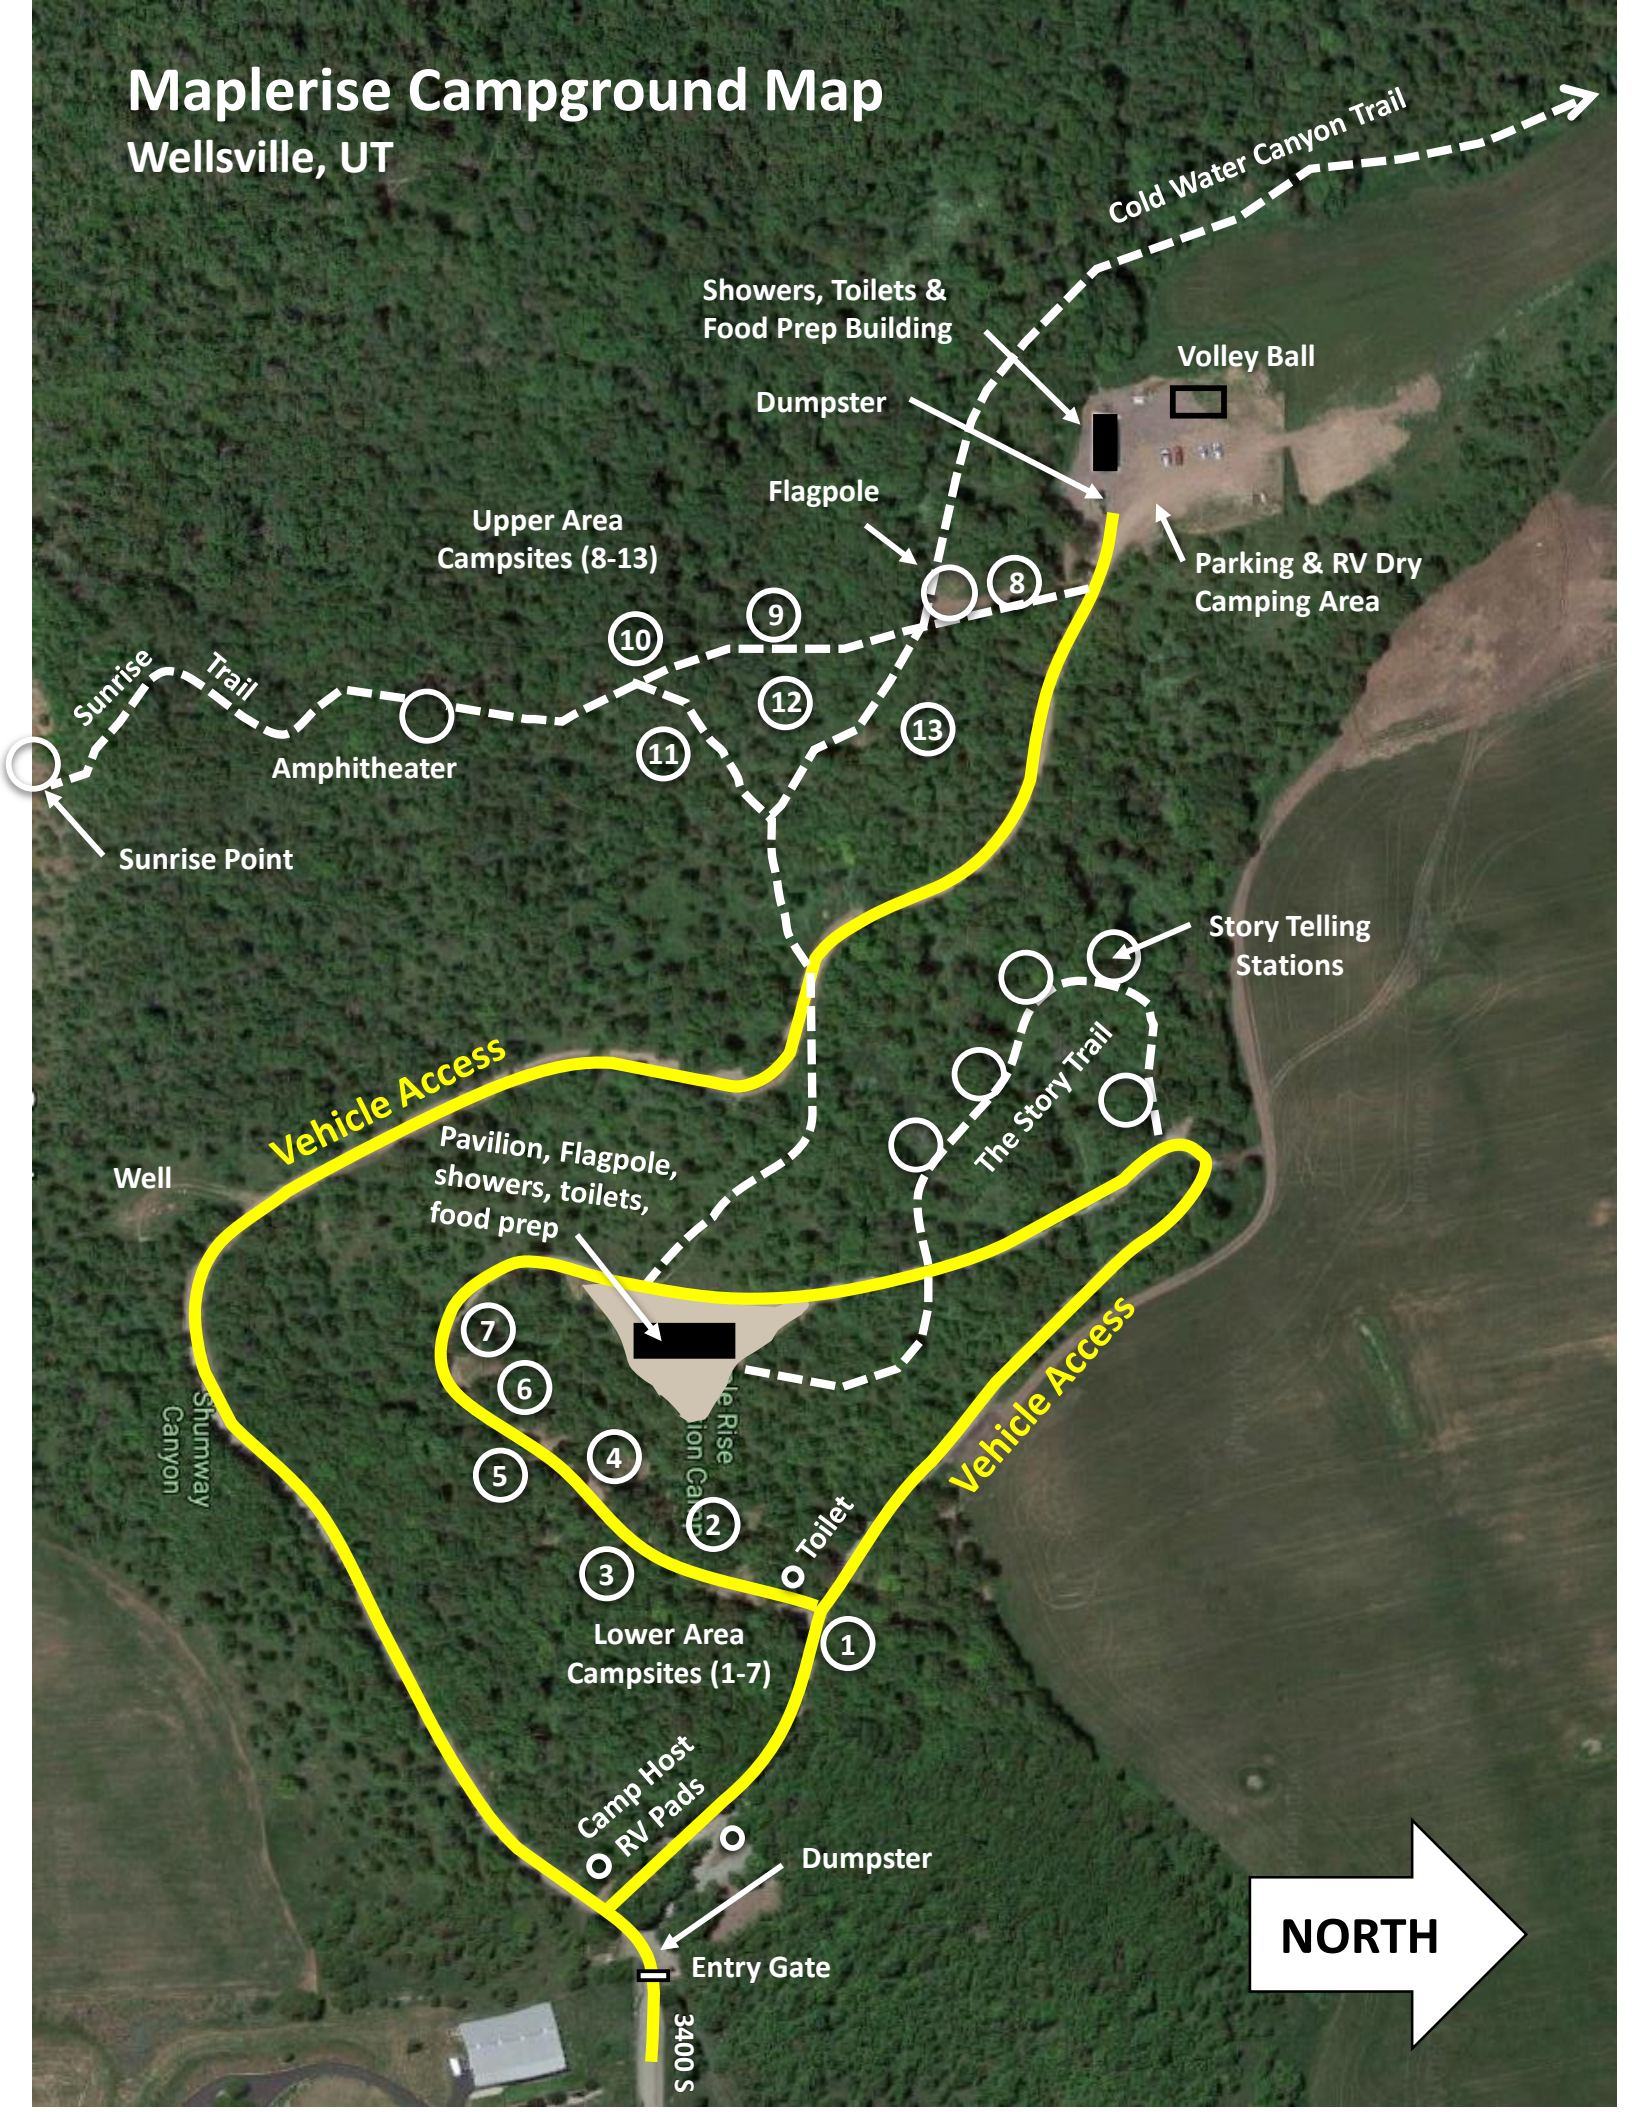

Maplerise Campground Map

Wellsville, UT

Cold Water Canyon Trail

Showers, Toilets & Food Prep Building

Volley Ball

Dumpster

Flagpole

Upper Area Campsites (8-13)

Parking & RV Dry Camping Area

Sunrise Trail

Amphitheater

Sunrise Point

Story Telling Stations

Vehicle Access

Well

Pavilion, Flagpole, showers, toilets, food prep

The Story Trail

Vehicle Access

Shumway Canyon

Maplerise Canyon

Toilet

Lower Area Campsites (1-7)

Camp Host RV Pads

Dumpster

Entry Gate

3400 S