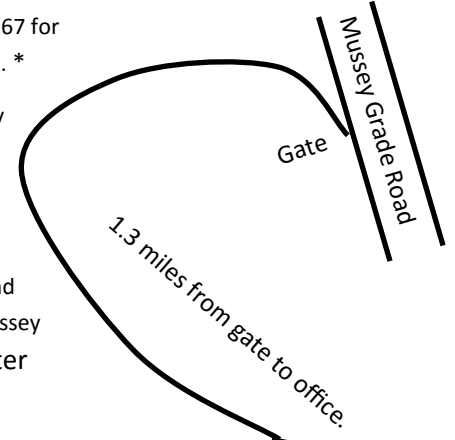

From Ramona intersection of Highway 78 and 67 - travel south on Highway 67 for 3.5 miles. Turn left onto Mussey Grade Road toward Dos Picos County Park. \*

From intersection of Poway Road and Highway 67 - travel north on Highway 67 for 7.5 miles. Turn right onto Mussey Grade Road toward Dos Picos County Park. \*

\*From intersection of Highway 67 and Mussey Grade Road, travel south on Mussey Grade Road for 1.8 miles. (The right hand turn for Dos Picos County Park will be in one mile. Continue straight on Mussey Grade Road for .8 mile.) Wildwood Ranch will be on the right. Enter gate. Travel 1.3 miles to office.