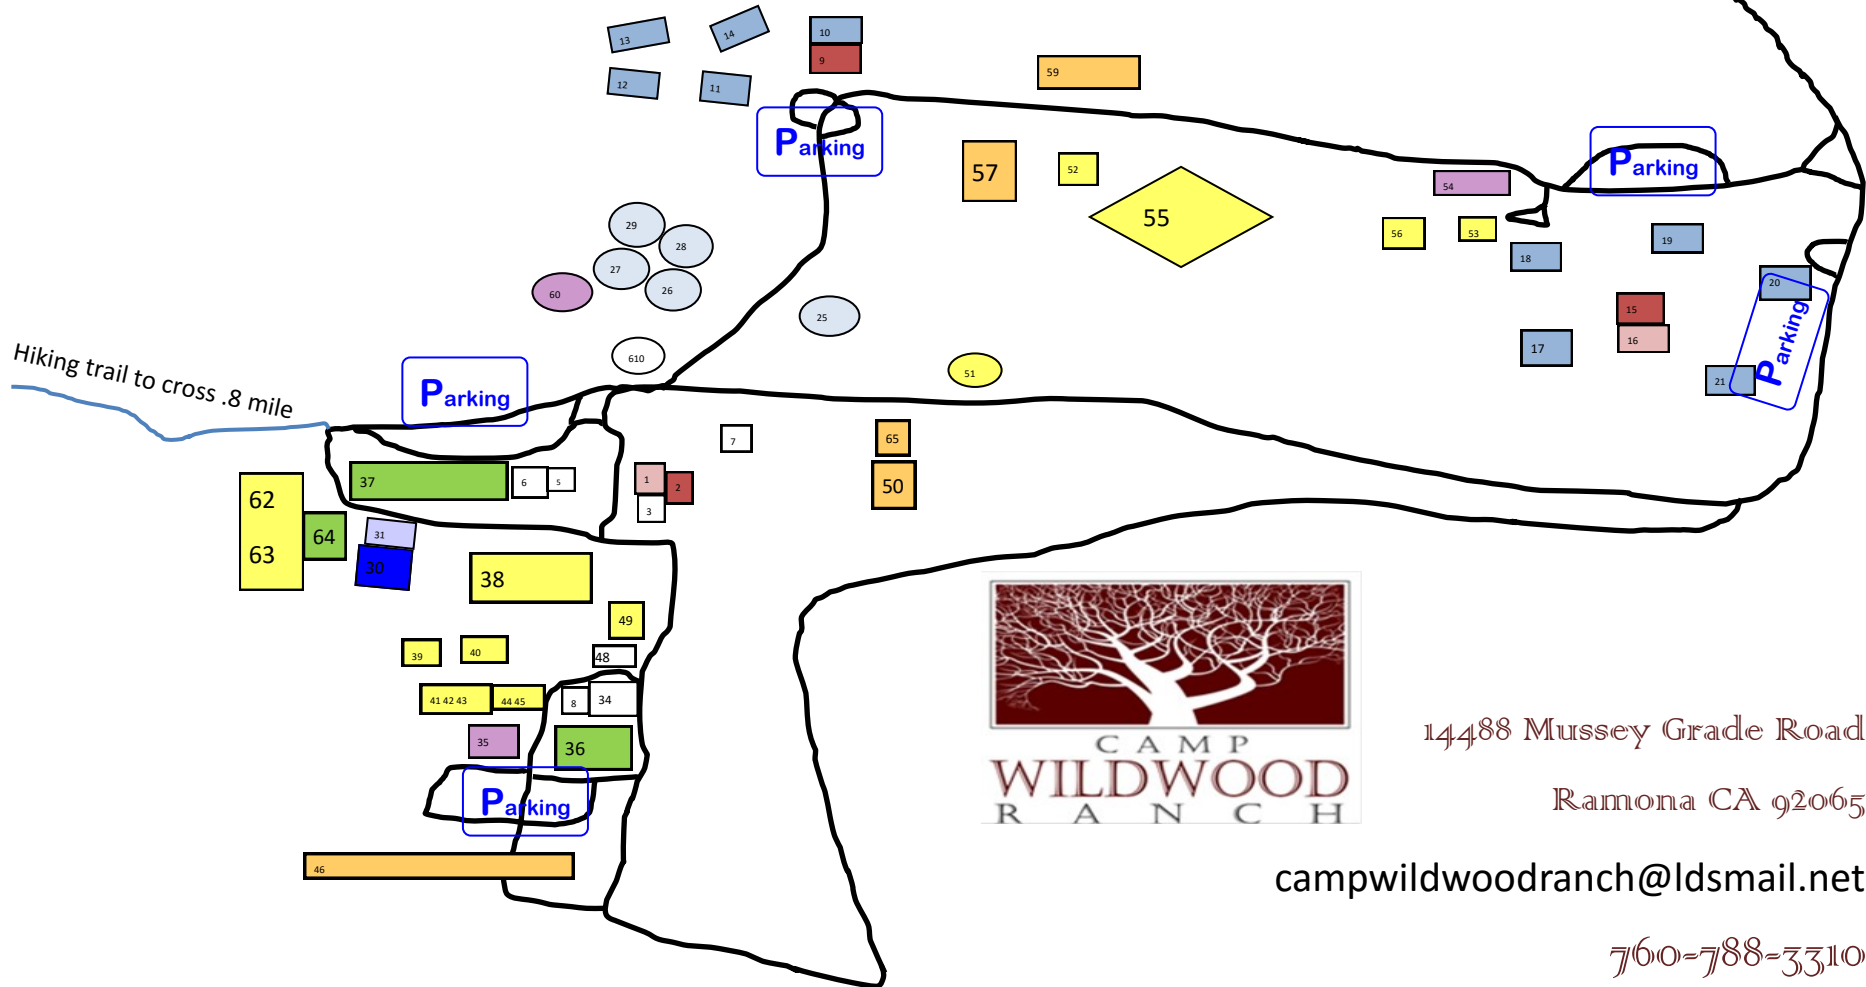

From Ramona intersection of Highway 78 and 67 - travel south on Highway 67 for 3.5 miles. Turn left onto Mussey Grade Road toward Dos Picos County Park. \*

From intersection of Poway Road and Highway 67 - travel north on Highway 67 for 7.5 miles. Turn right onto Mussey Grade Road toward Dos Picos County Park. \*

\*From intersection of Highway 67 and Mussey Grade Road, travel south on Mussey Grade Road for 1.8 miles. (The right hand turn for Dos Picos County Park will be in one mile. Continue straight on Mussey Grade Road for .8 mile.) Wildwood Ranch will be on the right. Enter gate. Travel 1.3 miles to office.

# Camp Wildwood Ranch map legend

1	Ranch House Meeting Hall/Dining Area		36	Tuscan Tent Area	<160 people
2	Ranch House Kitchen		37	Lucca Tent Area	<80 people
3	Business Office		38	Soccer Field	
5	Rec Hut		39	Swings	
6	Cent Com		40	Playground Area	
8	Serving Hut		41	Shuffleboard Lane	
9	Sequoia Meeting Hall		42	Shuffleboard Lane	
10	Sequoia Cabin	30 people	43	Shuffleboard Lane	
11	Manzanita Cabin	20 people	44	Horse Shoe Pit	
12	Olive Cabin	20 people	45	Horse Shoe Pit	
13	Sycamore Cabin	20 people	46	Zip Line	
14	Pine Cabin	20 people	48	Awning Mister	
15	Vista Lodge Meeting Hall/Dining Area		49	Volleyball Court	
16	Vista Lodge Kitchen		50	Archery Range	
17	Cypress Cabin	16 people	51	Disc Golf Course	
18	Oak Cabin	16 people	52	Volleyball Court	
19	Alder Cabin	12 people	53	Horse Shoe Pit	
20	Walnut Cabin	16 people	54	Outdoor Seating	
21	Del Mar House	6 people	55	Baseball Field	
25	Sandstone Yurt	18 people	56	Volleyball Court	
26	Granite Yurt	8 people	57	Rope Course	
27	Mica Yurt	8 people	59	Rifle Range	
28	Quartz Yurt	8 people	60	Amphitheatre 2	
29	Feldspar Yurt	8 people	61	Gazebo	
30	Pool		62	Basketball Court	
31	Showers Restrooms		63	Basketball Court	
34	Restrooms		64	Maple Tent Area	<20 people
35	Amphitheatre 1		65	Tomahawk Throw	