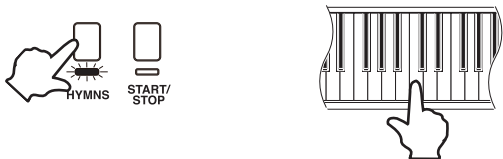

Quick Start Guide for Kawai CL26-LDS

PLAYING THE CL26-LDS

- To turn the power on, press the **POWER** button.
When power is first turned on, the Concert Grand Piano sound is active.
- To adjust the keyboard volume to the appropriate level, turn the **VOLUME** knob up or down. Then play any key or chord.
- Press the **SOUND SELECT** button to get an organ sound (Diapason). Press the **SOUND SELECT** button again to get a louder organ sound (Full Ensemble). Pressing the **SOUND SELECT** button repeatedly will cause the CL26-LDS to toggle among the three available sounds.

USING THE "HYMN PLAYER" FEATURE

The unique Hymn Player feature allows anyone—even those who lack keyboard skills—to play a selection of 88 favorite hymns and children's songs with just one finger.

- Selecting a Hymn or Children's Song
The hymns and children's songs are assigned to each of the 88 white and black keys in alphabetical order as listed to the right.

- Playing Methods
Once you have selected a hymn or song, there are two different ways to play it using the Hymn Player feature:

AUTO PLAY: You can play any hymn or song automatically. Simply select a hymn/song as instructed above (making sure the **HYMNS** button is lit) and then press the **PLAY/STOP** button. The selected hymn/song will immediately begin to play. When it finishes, you can press the **PLAY/STOP** button again to repeat the hymn from the beginning.